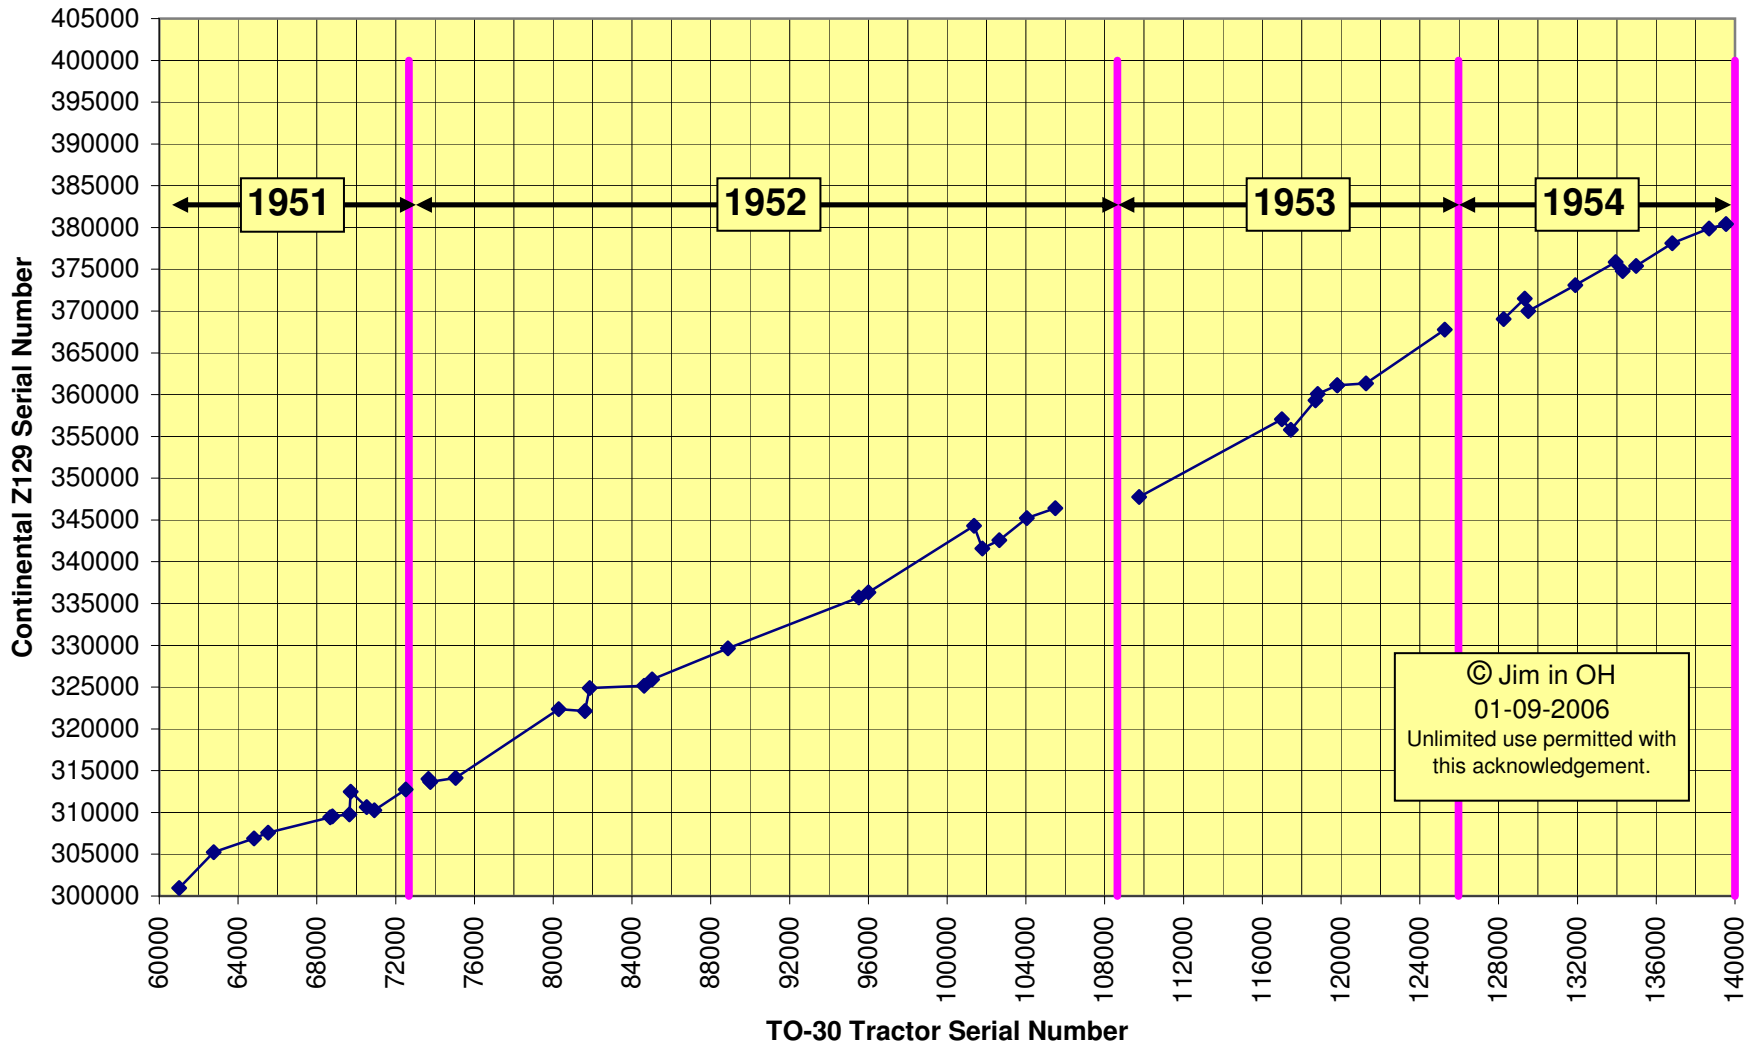

# Z129 Engine Number Versus TO-30 Serial Number

© Jim in OH  
01-09-2006  
Unlimited use permitted with  
this acknowledgement.